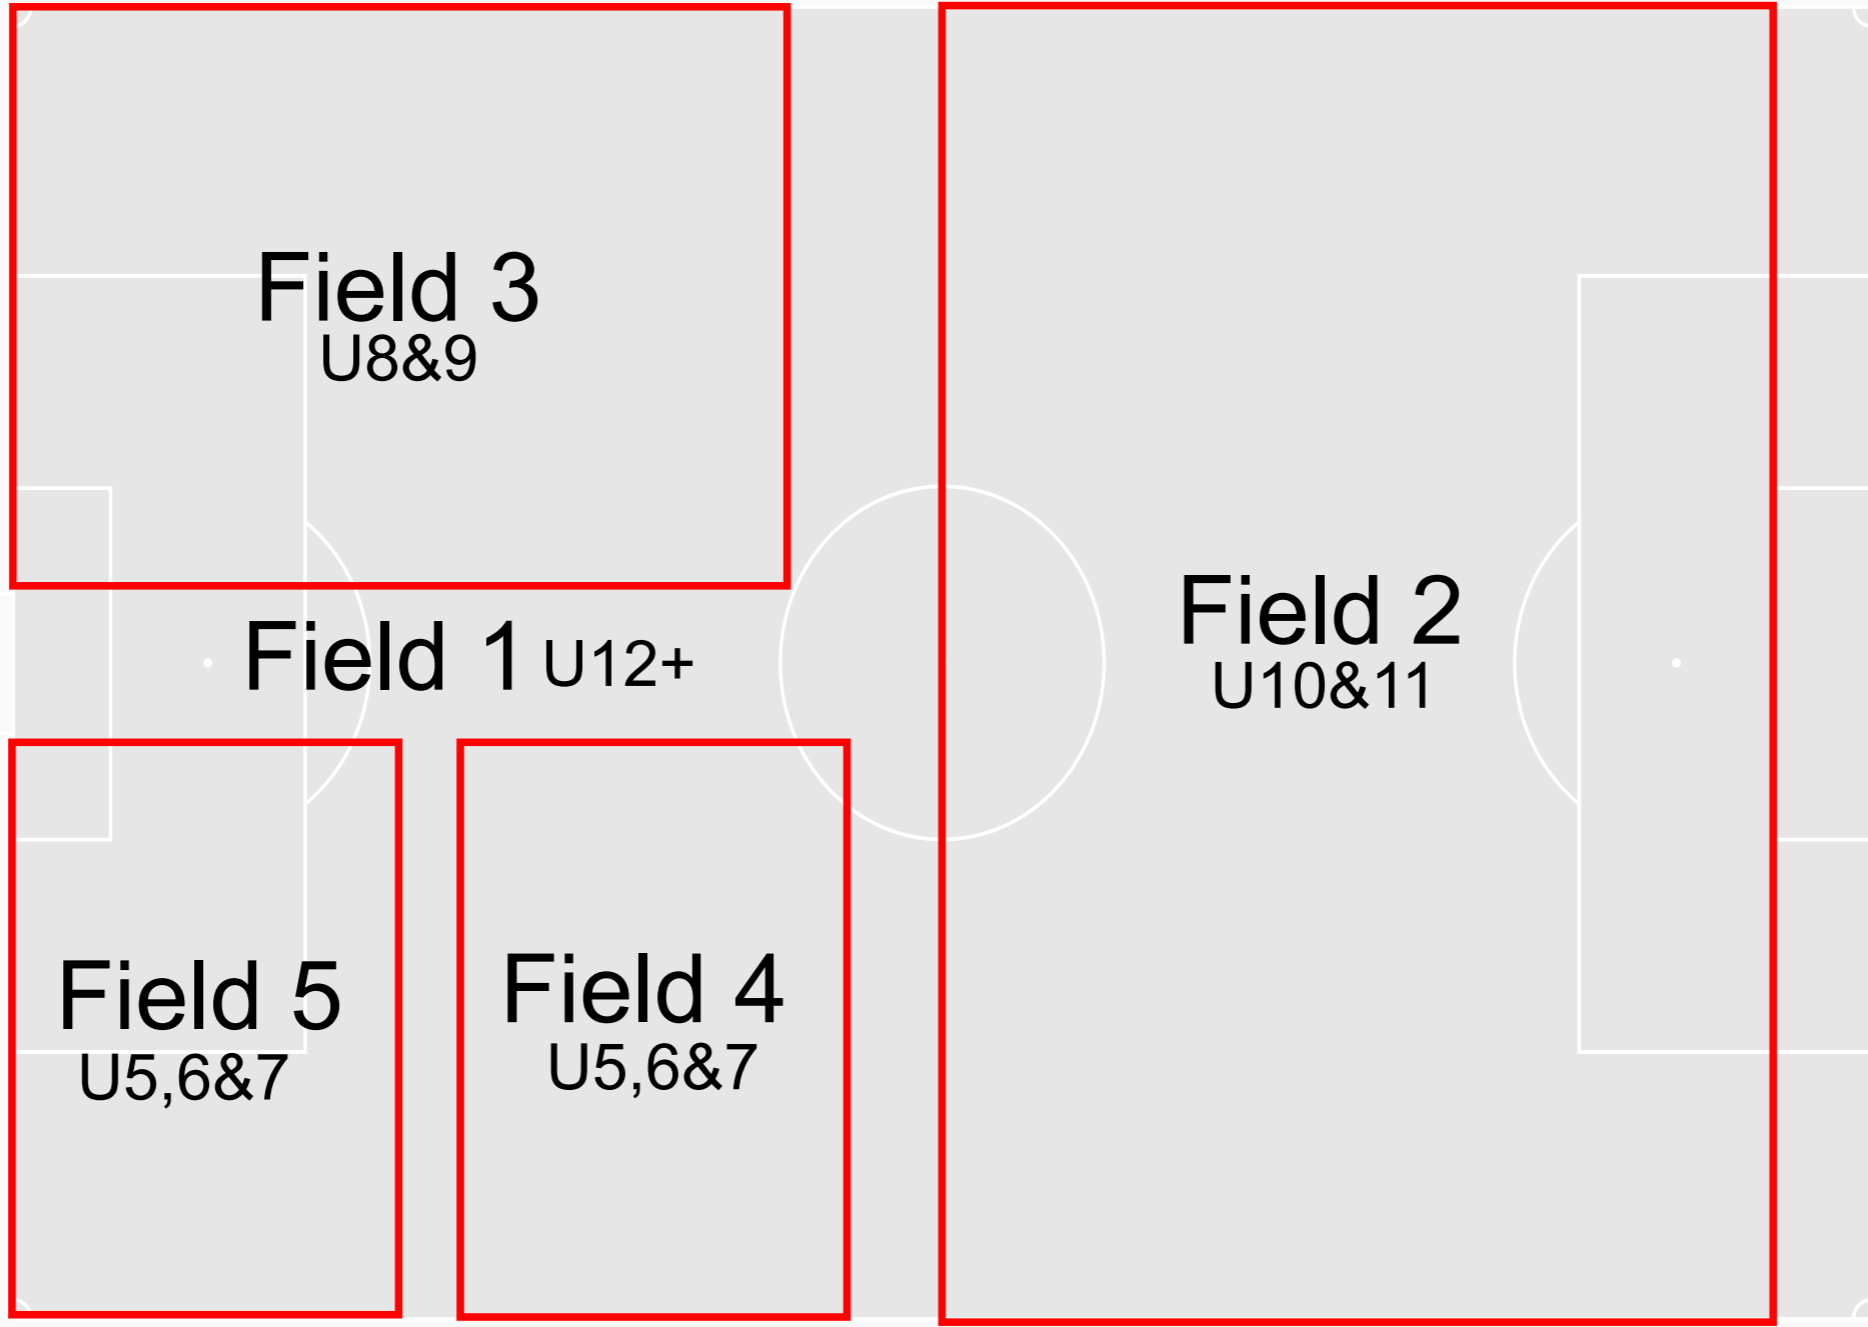

Redmond Oval, Millthorpe NSW

Canteen

To Orange

To Blayney
Park Street

MJSC.ORG.AU