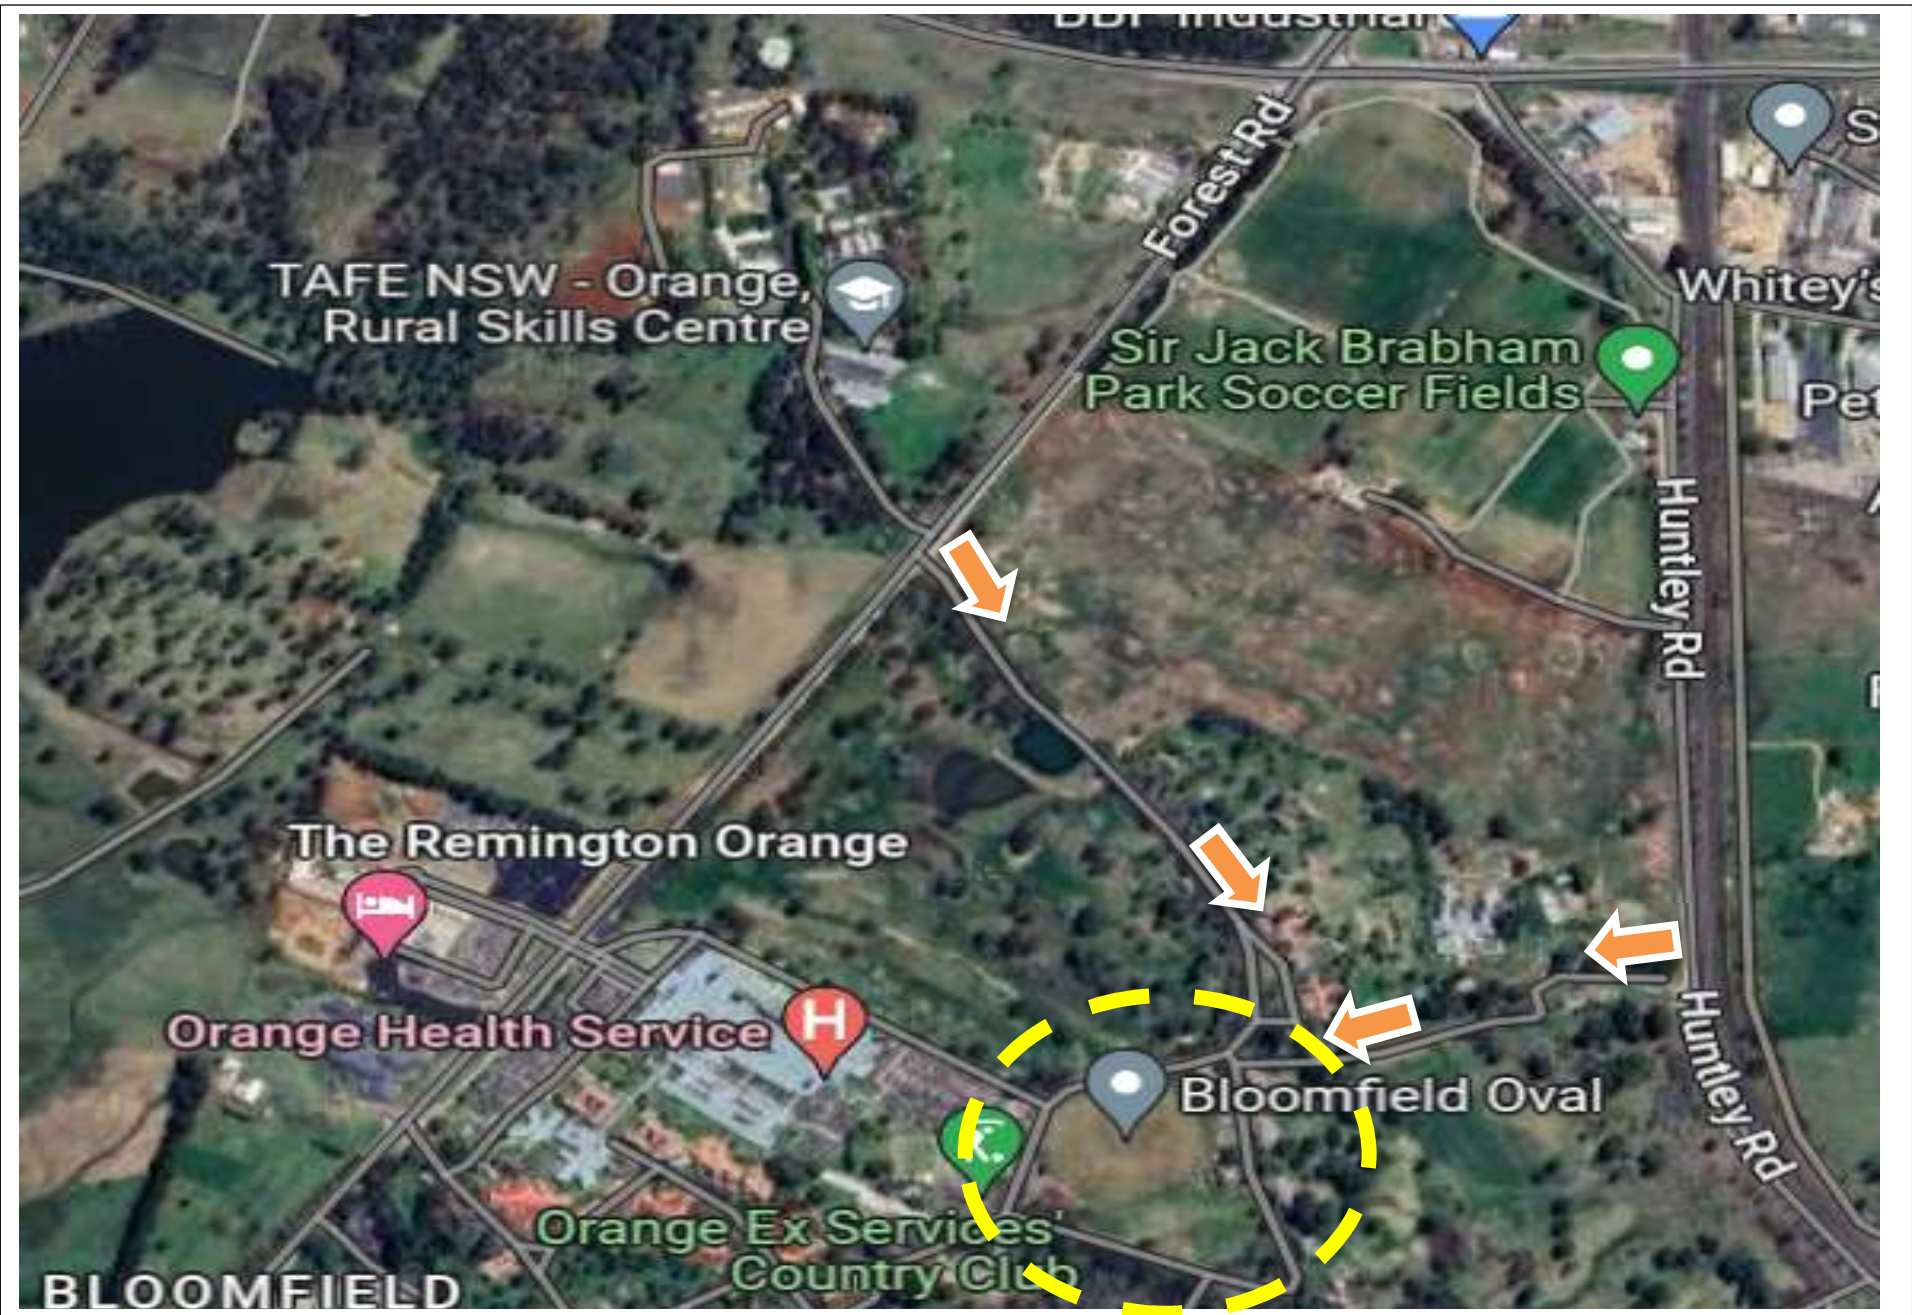

# Sir Jack Brabham Park Field Layout

See next 2 pages for  
Bloomfield South &  
Bloomfield North

Orange Sporting  
Precinct

Toilets &  
Changerooms

Toilets,  
Changerooms,  
Canteen, Refs  
Room & JBP  
Association Room

# Sir Jack Brabham Park Field Layout

# Sir Jack Brabham Park Field Layout

Orange Sporting  
Precinct

Toilets &  
Changerooms

Toilets,  
Changerooms,  
Canteen, Refs  
Room & JBP  
Association Room

Huntley Road

Forest Road  
To Hospital