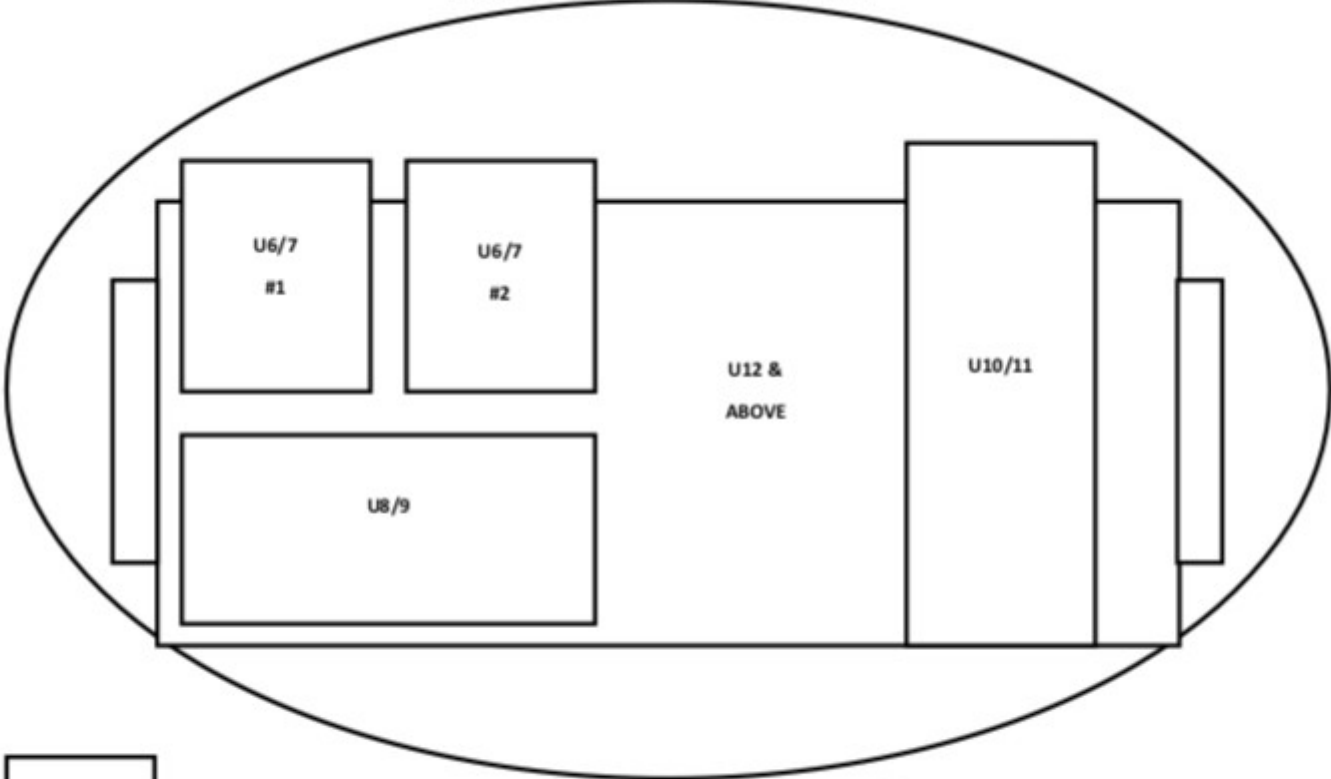

REDMOND OVAL MAP

PARK

AMENITIES BLOCK

MAIN GATE