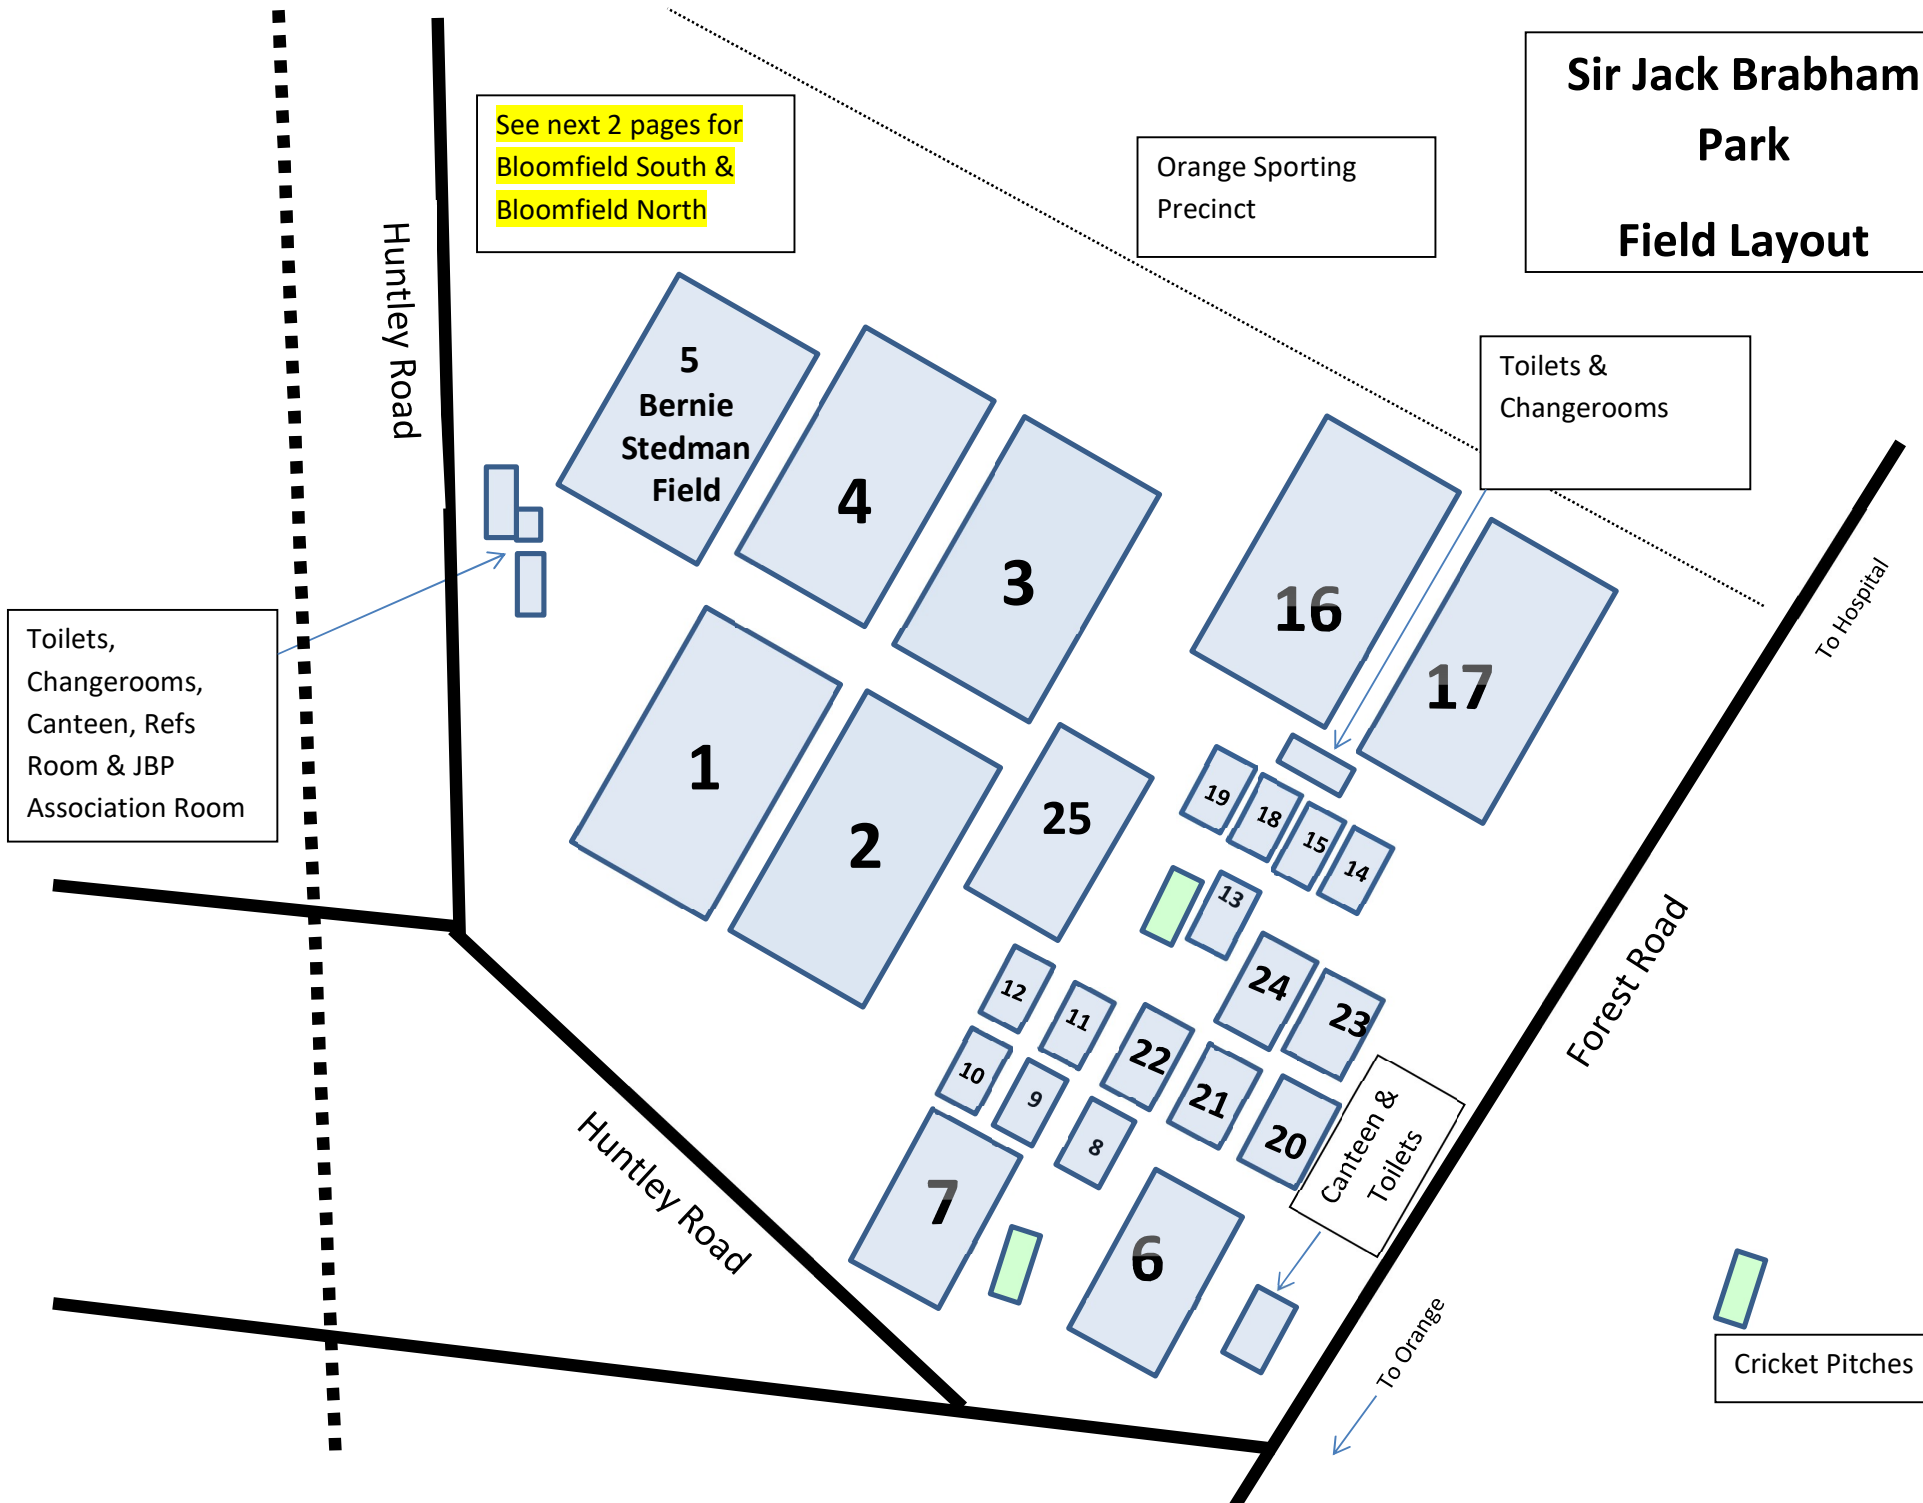

Sir Jack Brabham Park Field Layout

Orange Sporting
Precinct

See next 2 pages for
Bloomfield South &
Bloomfield North

Toilets &
Changerooms

Toilets,
Changerooms,
Canteen, Refs
Room & JBP
Association Room

Cricket Pitches

Huntley Road

Huntley Road

Forest Road

To Hospital

To Orange

5
Bernie
Stedman
Field

4

3

16

17

1

2

25

19

18

15

14

13

24

23

12

11

22

21